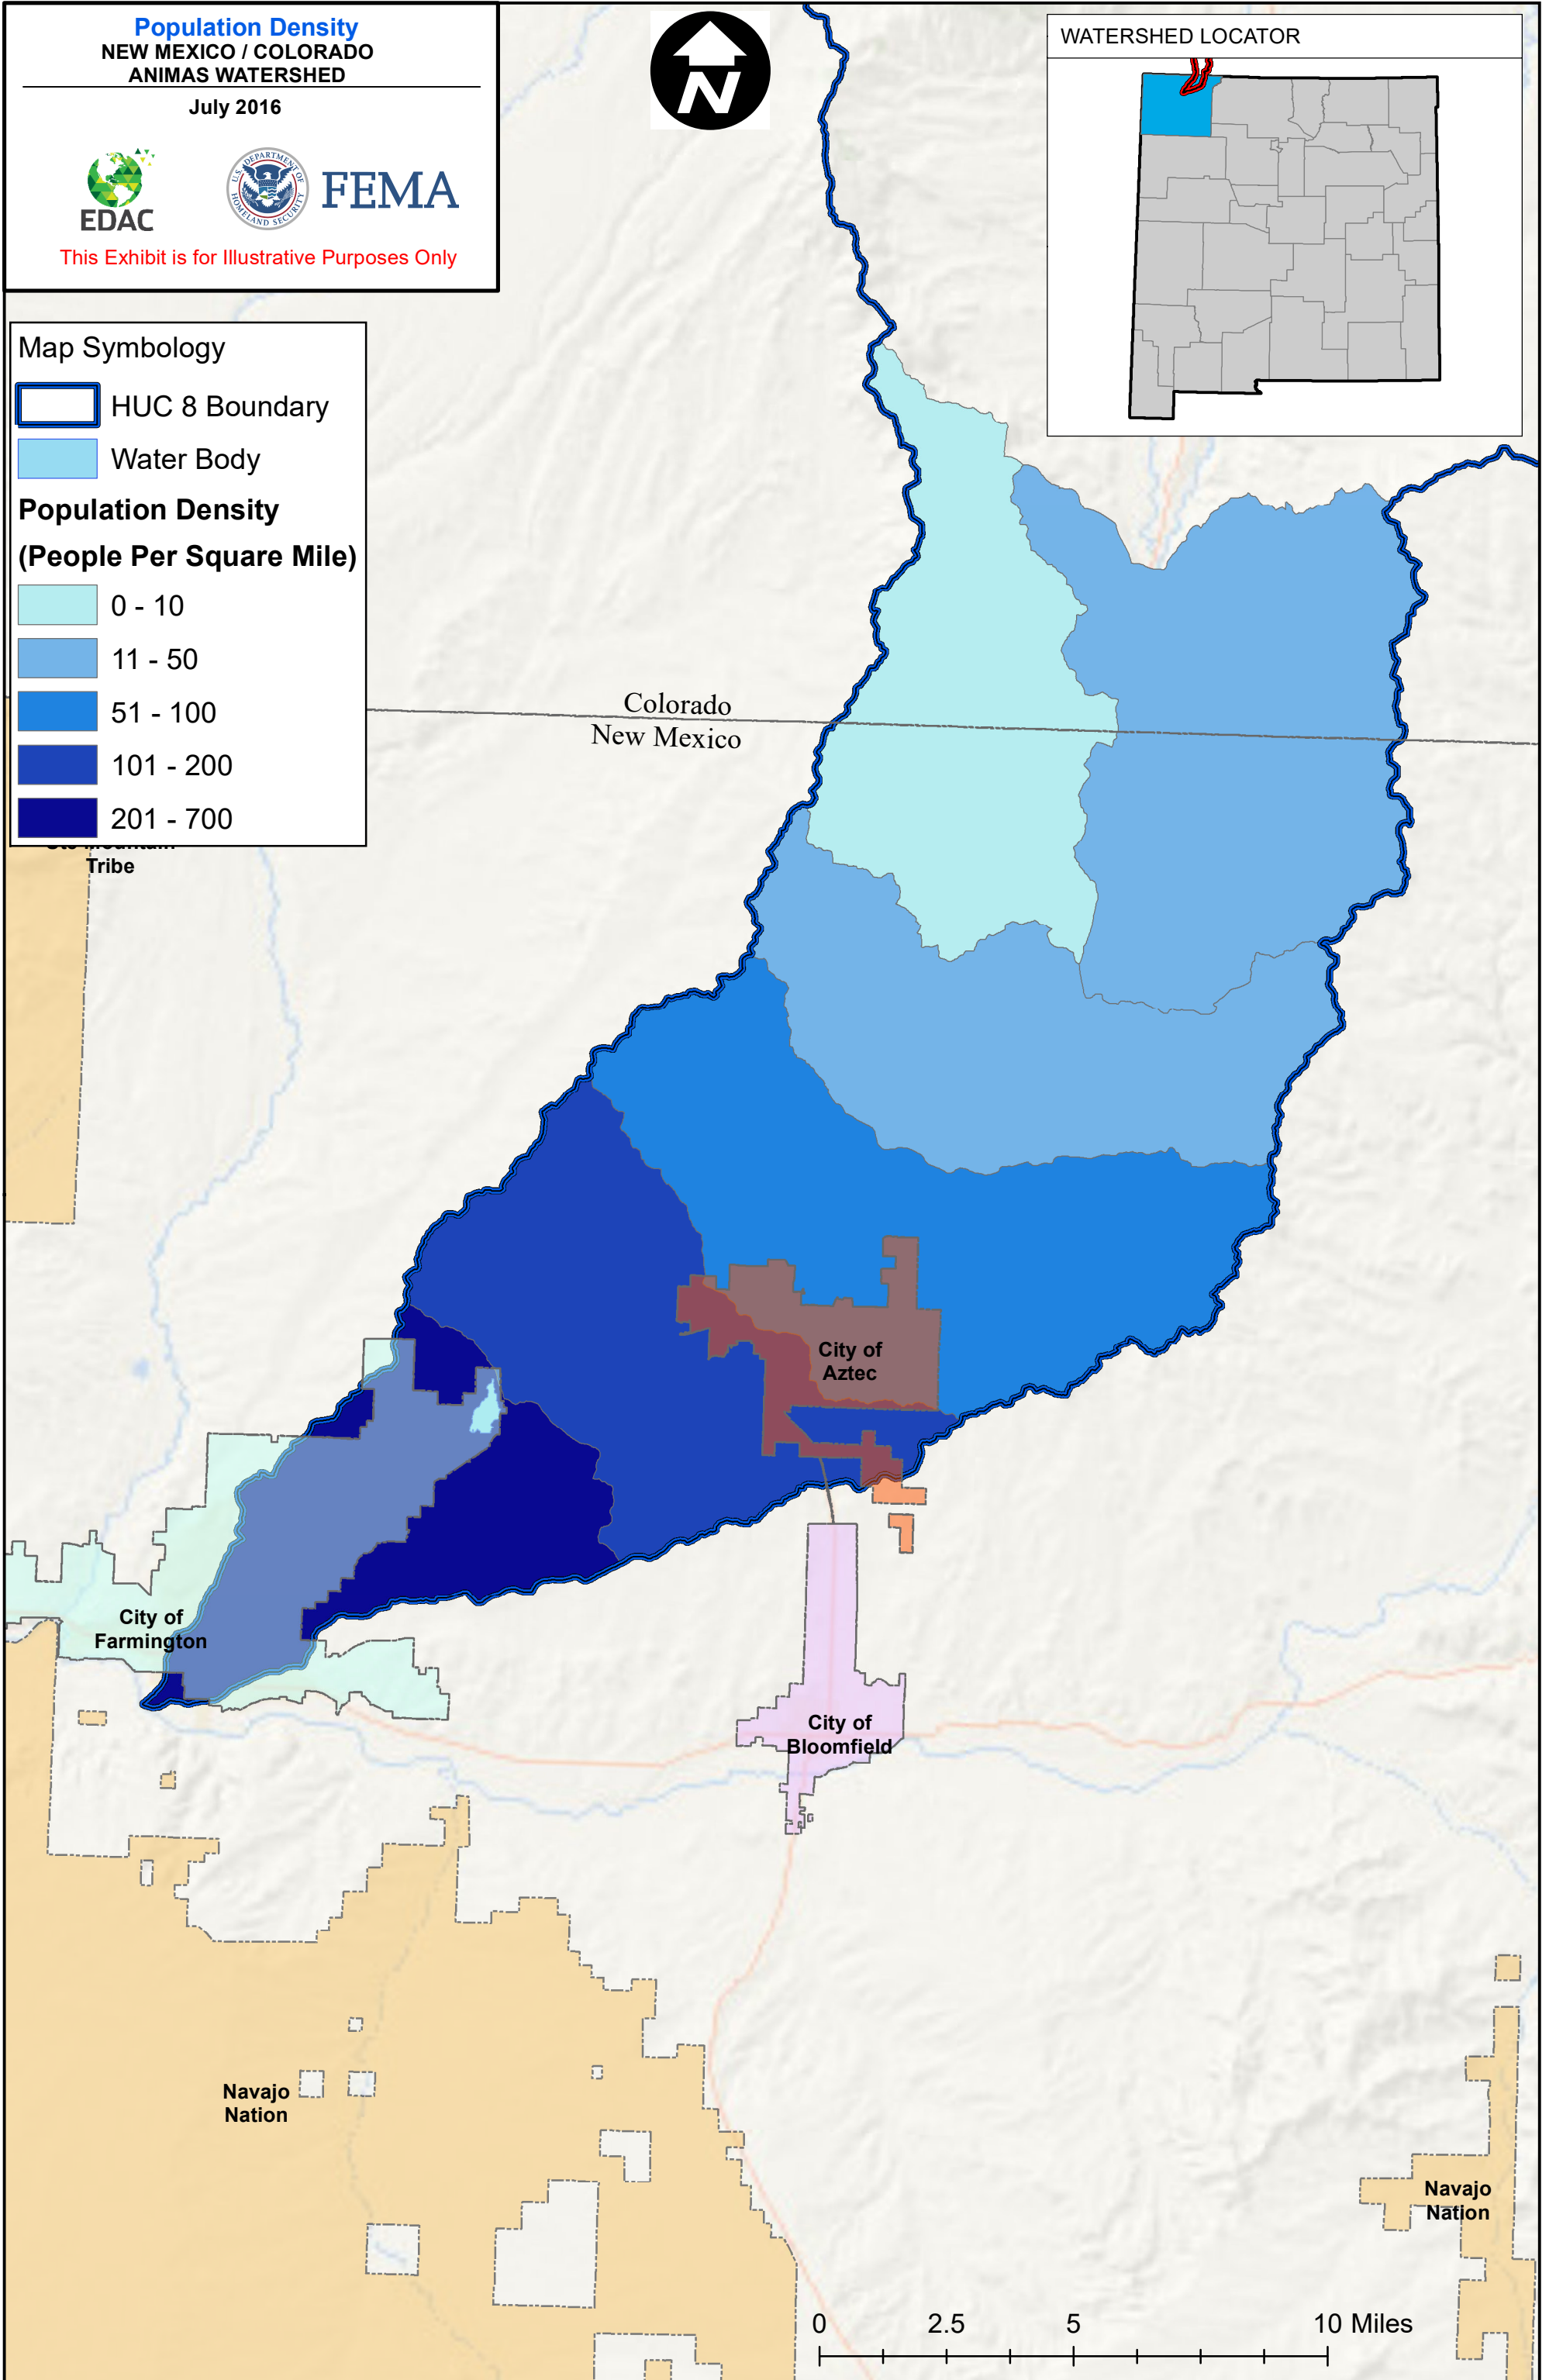

Discovery Map: Animas Watershed Population Density

Population Density
NEW MEXICO / COLORADO
ANIMAS WATERSHED

July 2016

FEMA

This Exhibit is for Illustrative Purposes Only

WATERSHED LOCATOR

Map Symbology

HUC 8 Boundary

Water Body

Population Density

(People Per Square Mile)

0 - 10

11 - 50

51 - 100

101 - 200

201 - 700

Tribe

Colorado
New Mexico

City of
Aztec

City of
Farmington

City of
Bloomfield

Navajo
Nation

Navajo
Nation

0 2.5 5 10 Miles