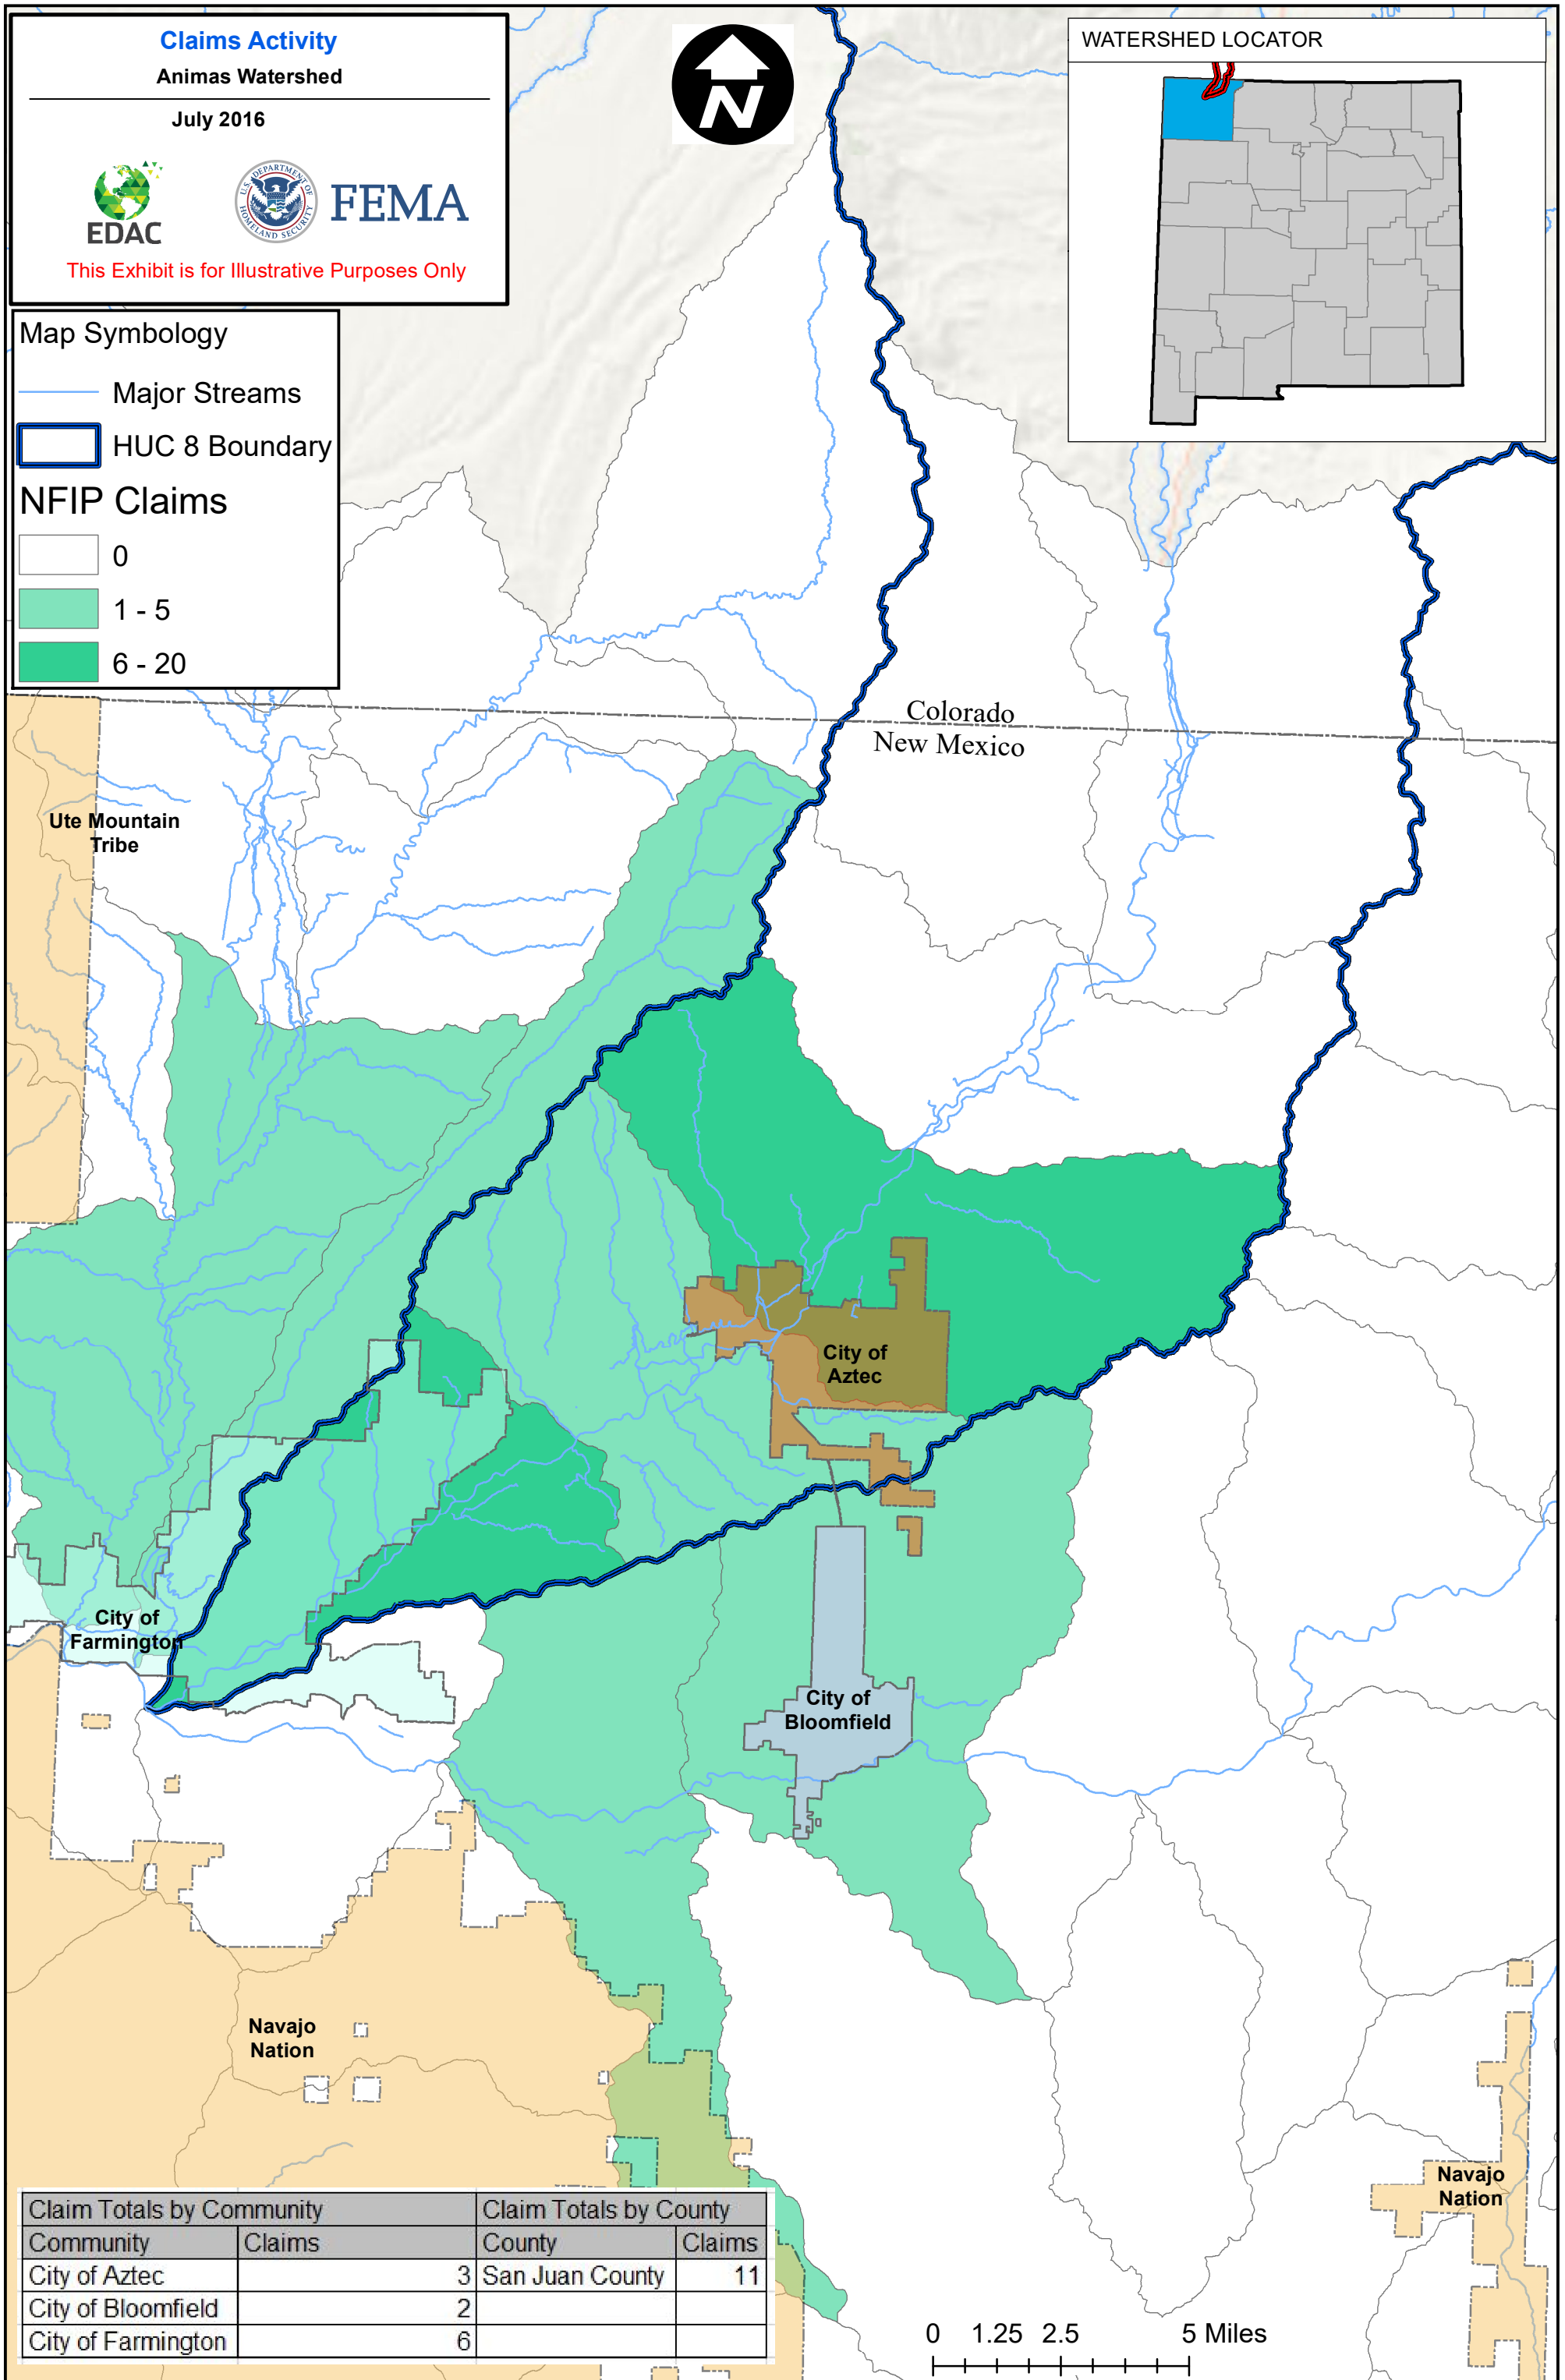

Discovery Map: Animas Watershed NFIP Claims

Claims Activity

Animas Watershed

July 2016

FEMA

This Exhibit is for Illustrative Purposes Only

WATERSHED LOCATOR

Map Symbology

- Major Streams
 - HUC 8 Boundary
- ### NFIP Claims
- 0
 - 1 - 5
 - 6 - 20

Claim Totals by Community		Claim Totals by County	
Community	Claims	County	Claims
City of Aztec	3	San Juan County	11
City of Bloomfield	2		
City of Farmington	6		