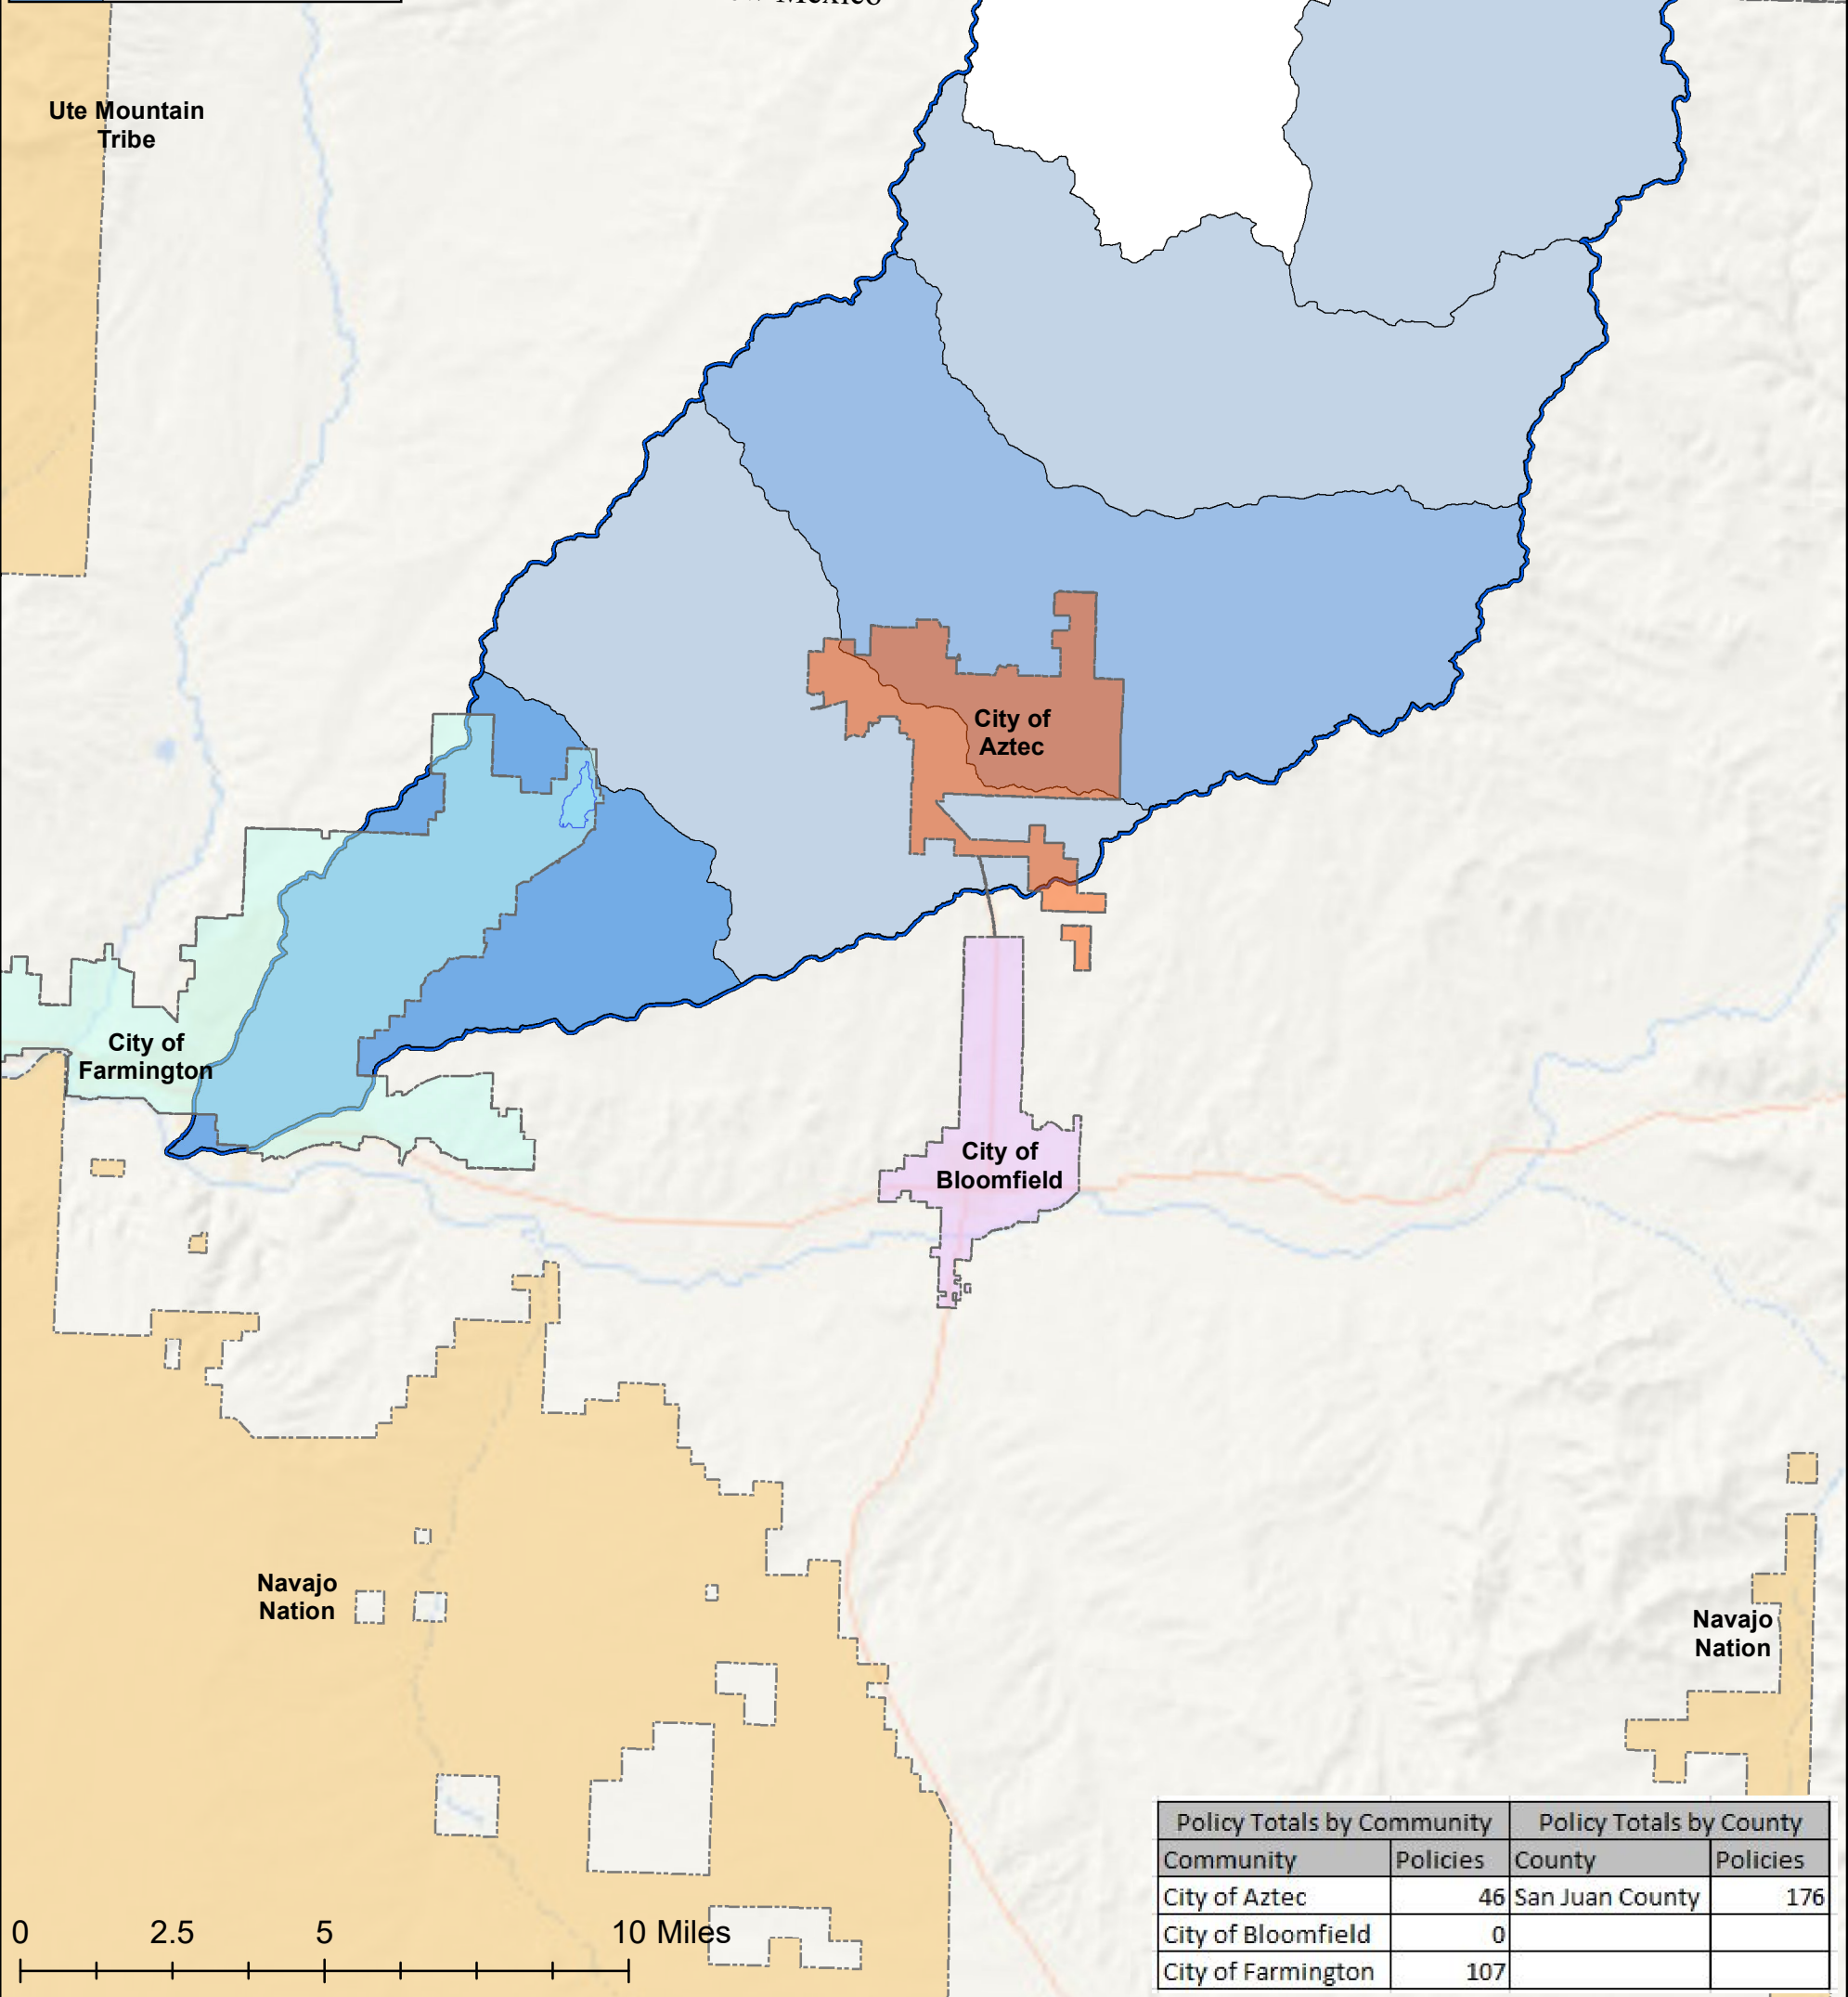

Discovery Map: Animas Watershed NFIP Policies

Animas Watershed

July 2016

FEMA

This Exhibit is for Illustrative Purposes Only

WATERSHED LOCATOR

Map Symbology

- NHD Water Body
- HUC 8 Boundary

NFIP Policies

- 0
- 1 - 20
- 21 - 50
- 51 - 110

Policy Totals by Community		Policy Totals by County	
Community	Policies	County	Policies
City of Aztec	46	San Juan County	176
City of Bloomfield	0		
City of Farmington	107		